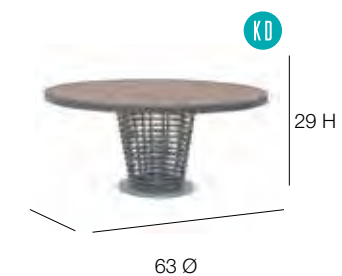

23671C Cushion
Weight: 2
OSH: 19
SD: 20 AH: 28

23673 Round Dining Table
w:63" Ø h:29"
Weight: 109
Cuft: 20