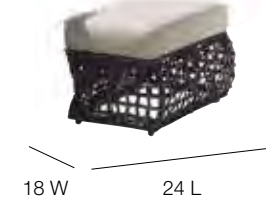

22384 Coffee Table
 l:59" w:28" h:19"
 Weight: 17
 Cuff: 23

22384G
 Black Inset Glass 5mm
 Weight: 27

22385 Side Table
 l:20" w:20" h:22"
 Weight: 13
 Cuff: 7

22385G
 Black Inset Glass 5mm
 Weight: 4

22386 Ottoman
 l:24" w:18" h:12"
 Weight: 9
 Cuff: 4
 SH: 12.5