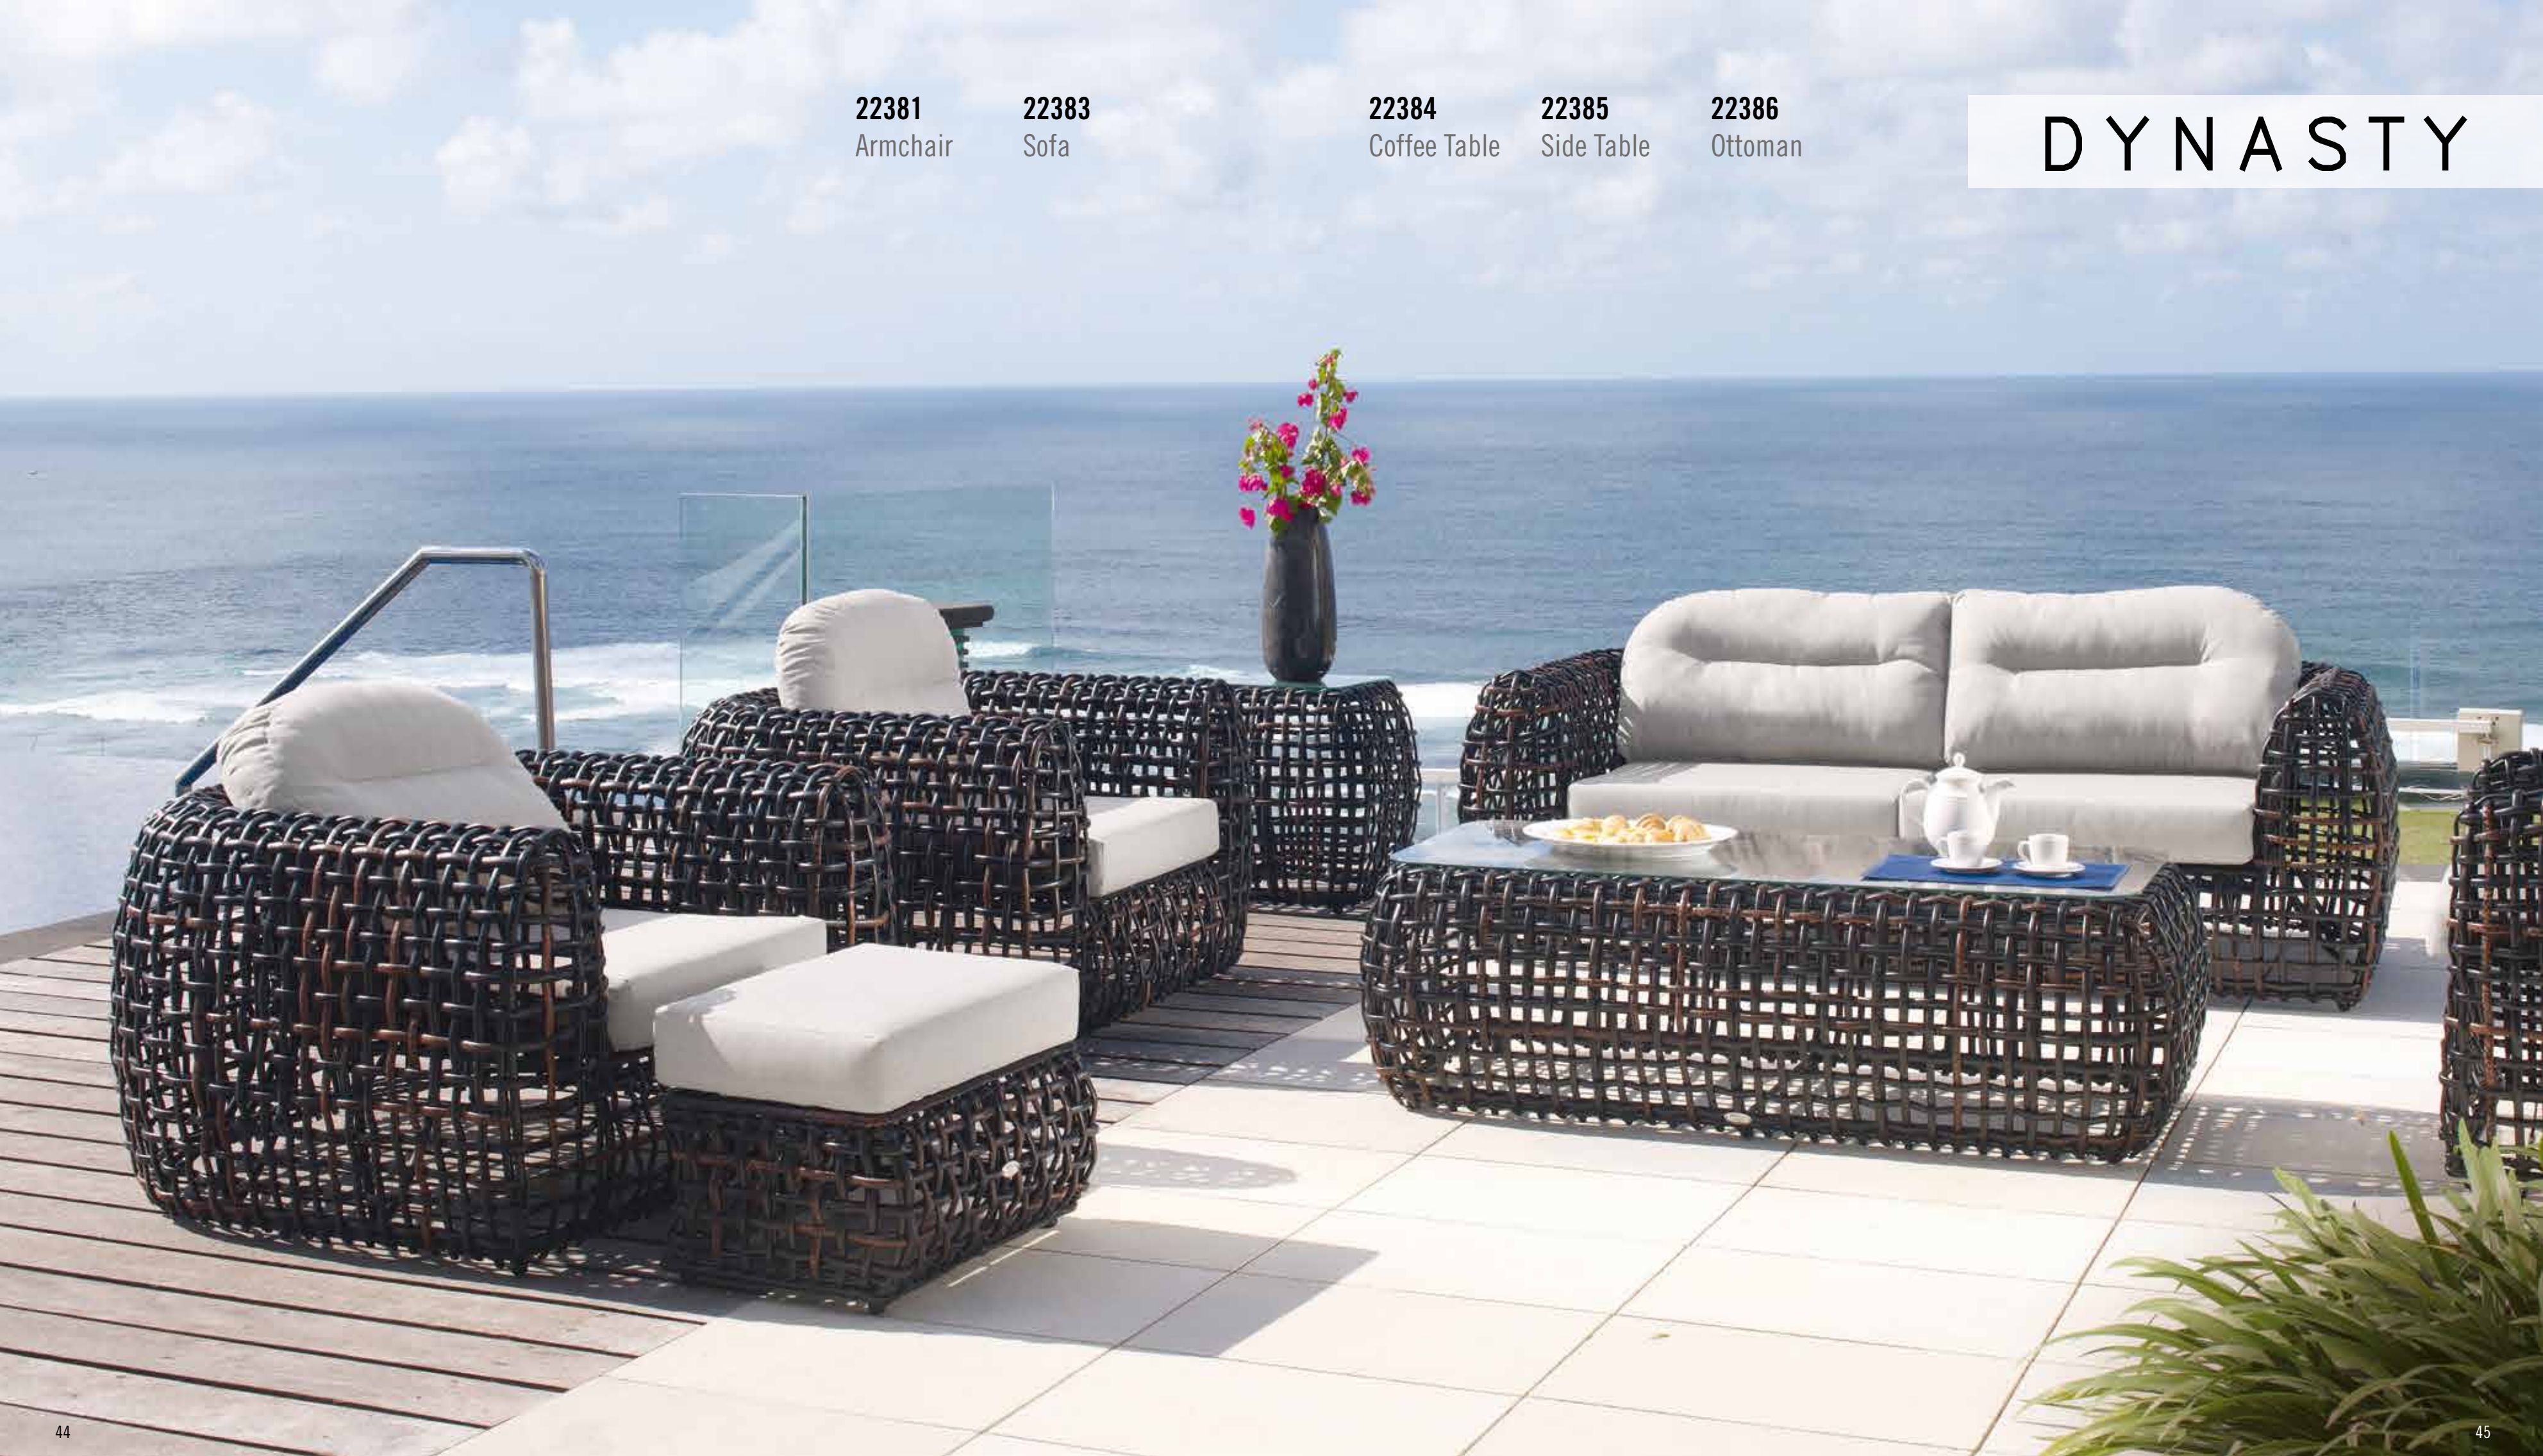

22381
Armchair

22383
Sofa

22384
Coffee Table

22385
Side Table

22386
Ottoman

DYNASTY