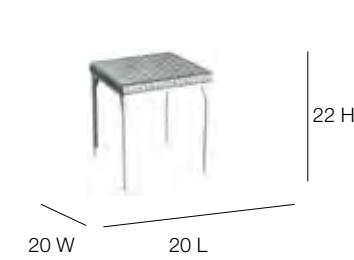

22934 Coffee Table
 L:47" w:24" h:17"
 Weight: 21
 Cuft: 11

22937 Square Dining Table
 L:39" w:39" h:29"
 Weight: 41
 Cuft: 8

22934G
 Clear Glass 6mm
 Weight: 26

22937G
 Clear Glass 6mm
 Weight: 36

22925 Side Table
 L:20" w:20" h:22"
 Weight: 11
 Cuft: 7