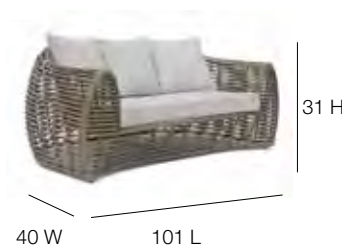

23501
Daybed

23824
Auxiliary Table

RUBY

KUBU MUSHROOM

23661 Armchair
 L:46" w:40" h:31"
 Weight: 42
 Cuft: 33
 SH: 12

23661C Cushion
 Weight: 9
 OSH: 17
 SD: 29 AH: 25

23663 Sofa
 L:101" w:40" h:31"
 Weight: 98
 Cuft: 72
 SH: 12