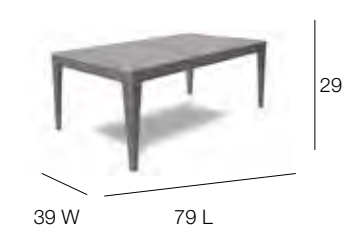

23091 Round Dining Table
 w:39" Ø h:29"
 Weight: 28
 Cuft: 8

23091G
 Clear Glass 5mm
 Weight: 36

2387 Square Dining Table
 L:39" w:39" h:29"
 Weight: 30
 Cuft: 8

2387G
 Clear Glass 5mm
 Weight: 36

2386 Rectangular Dining Table
 L:79" w:39" h:29"
 Weight: 45
 Cuft: 15