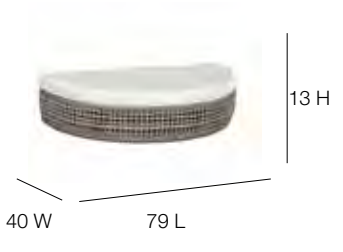

40 W 79 L 13 H

22468C Cushion
Weight: 17
OSH: 18
SD: 39