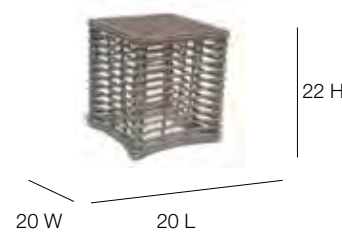

23665G
Gray Inset Glass 6mm
Weight: 4

23671 Dining Armchair
L:24" w:24" h:33"
Weight: 18
Cuft: 11
SH: 17