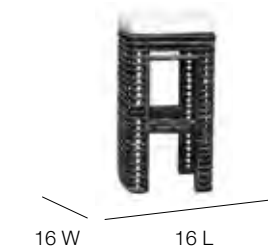

1948G
Black Inset Glass 5mm
Weight: 33

1949 Backless Barstool
l:16" w:16" h:29"
Weight: 16
Cuff: 8
SH: 29