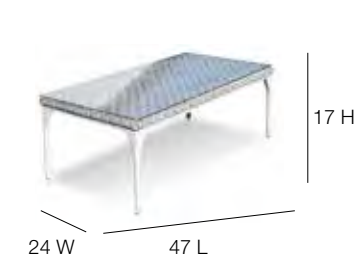

22933C Cushion
Weight: 28
OSH: 16
SD: 31 AH: 27.5

22938C Cushion
Weight: 3
OSH: 20
SD: 19 AH: 26

22934 Coffee Table
L:47" w:24" h:17"
Weight: 21
Cuft: 11

22937 Square Dining Table
L:39" w:39" h:29"
Weight: 41
Cuft: 8