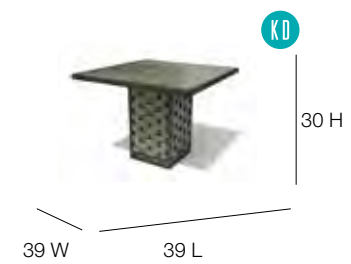

23455C Cushion
Weight: 3
OSH: 19
SD: 19 AH: 26

23459 Square Dining Table
l:39" w:39" h:30"
Weight: 53
Cuft: 8