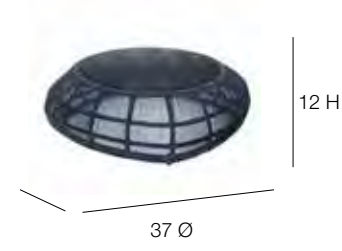

37 Ø 12 H

23831G
Black Inset Glass 8mm
Weight: 23

30124 Throne Coffee Table
w:37" Ø h:12"
Weight: 16
Cuft: 13