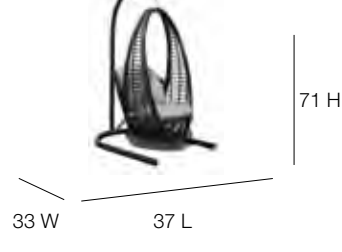

33 W 37 L 71 H

22853 North Chaise Lounger
l:30" w:59" h:21"
Weight: 53
Cuft: 29
SH: 12
SD: 50
AH: 21.5