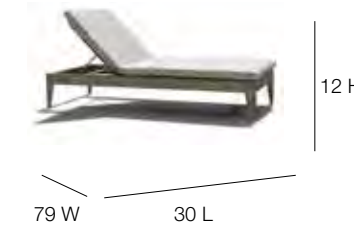

23068C Cushion
Weight: 7
OSH: 14
SD: 53.5