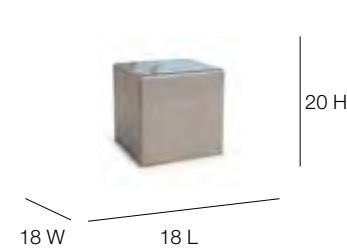

18 W 18 L 20 H

22858 Dynasty Rocking Chair
l:27" w:43" h:41"
Weight: 46
Cuft: 18
SH: 20