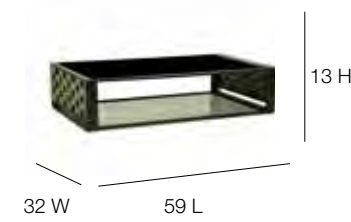

23454G
Clear Glass 6mm
Weight: 24

23455 Dining Armchair
l:26" w:26" h:30"
Weight: 30
Cuft: 11
SH: 17