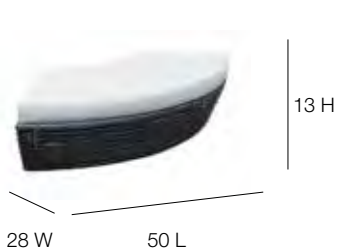

28 W 50 L 13 H

84887C Cushion
Weight: 10
OSH: 18
SD: 28

23300 Nexus Dining Table
w:31" Ø h:30"
Weight: 82
Cuft: 8