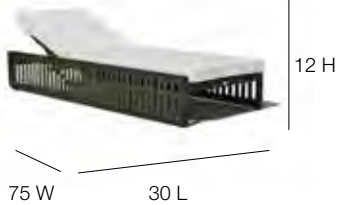

23811G
 Black Inset Glass 6mm
 Weight: 72

23809 Chaise Lounger
 L:30" w:75" h:12"
 Weight: 49
 Cuft: 15
 SH: 12

23809C Cushion
 Weight: 8
 OSH: 14
 SD: 53.5

C O L L E C T I O N

NEXUS

Want a fun, stand out piece to your outdoor space? Then look no further than the Nexus Daybed. This grand piece will bring life to all your outdoor receptions. Great for entertainment and relaxation under blue skies. Available in two standard finishes, Black Mushroom N-Profile and Kubu Mushroom N-Profile with back cushions and throw pillows available for added comfort and lounging.