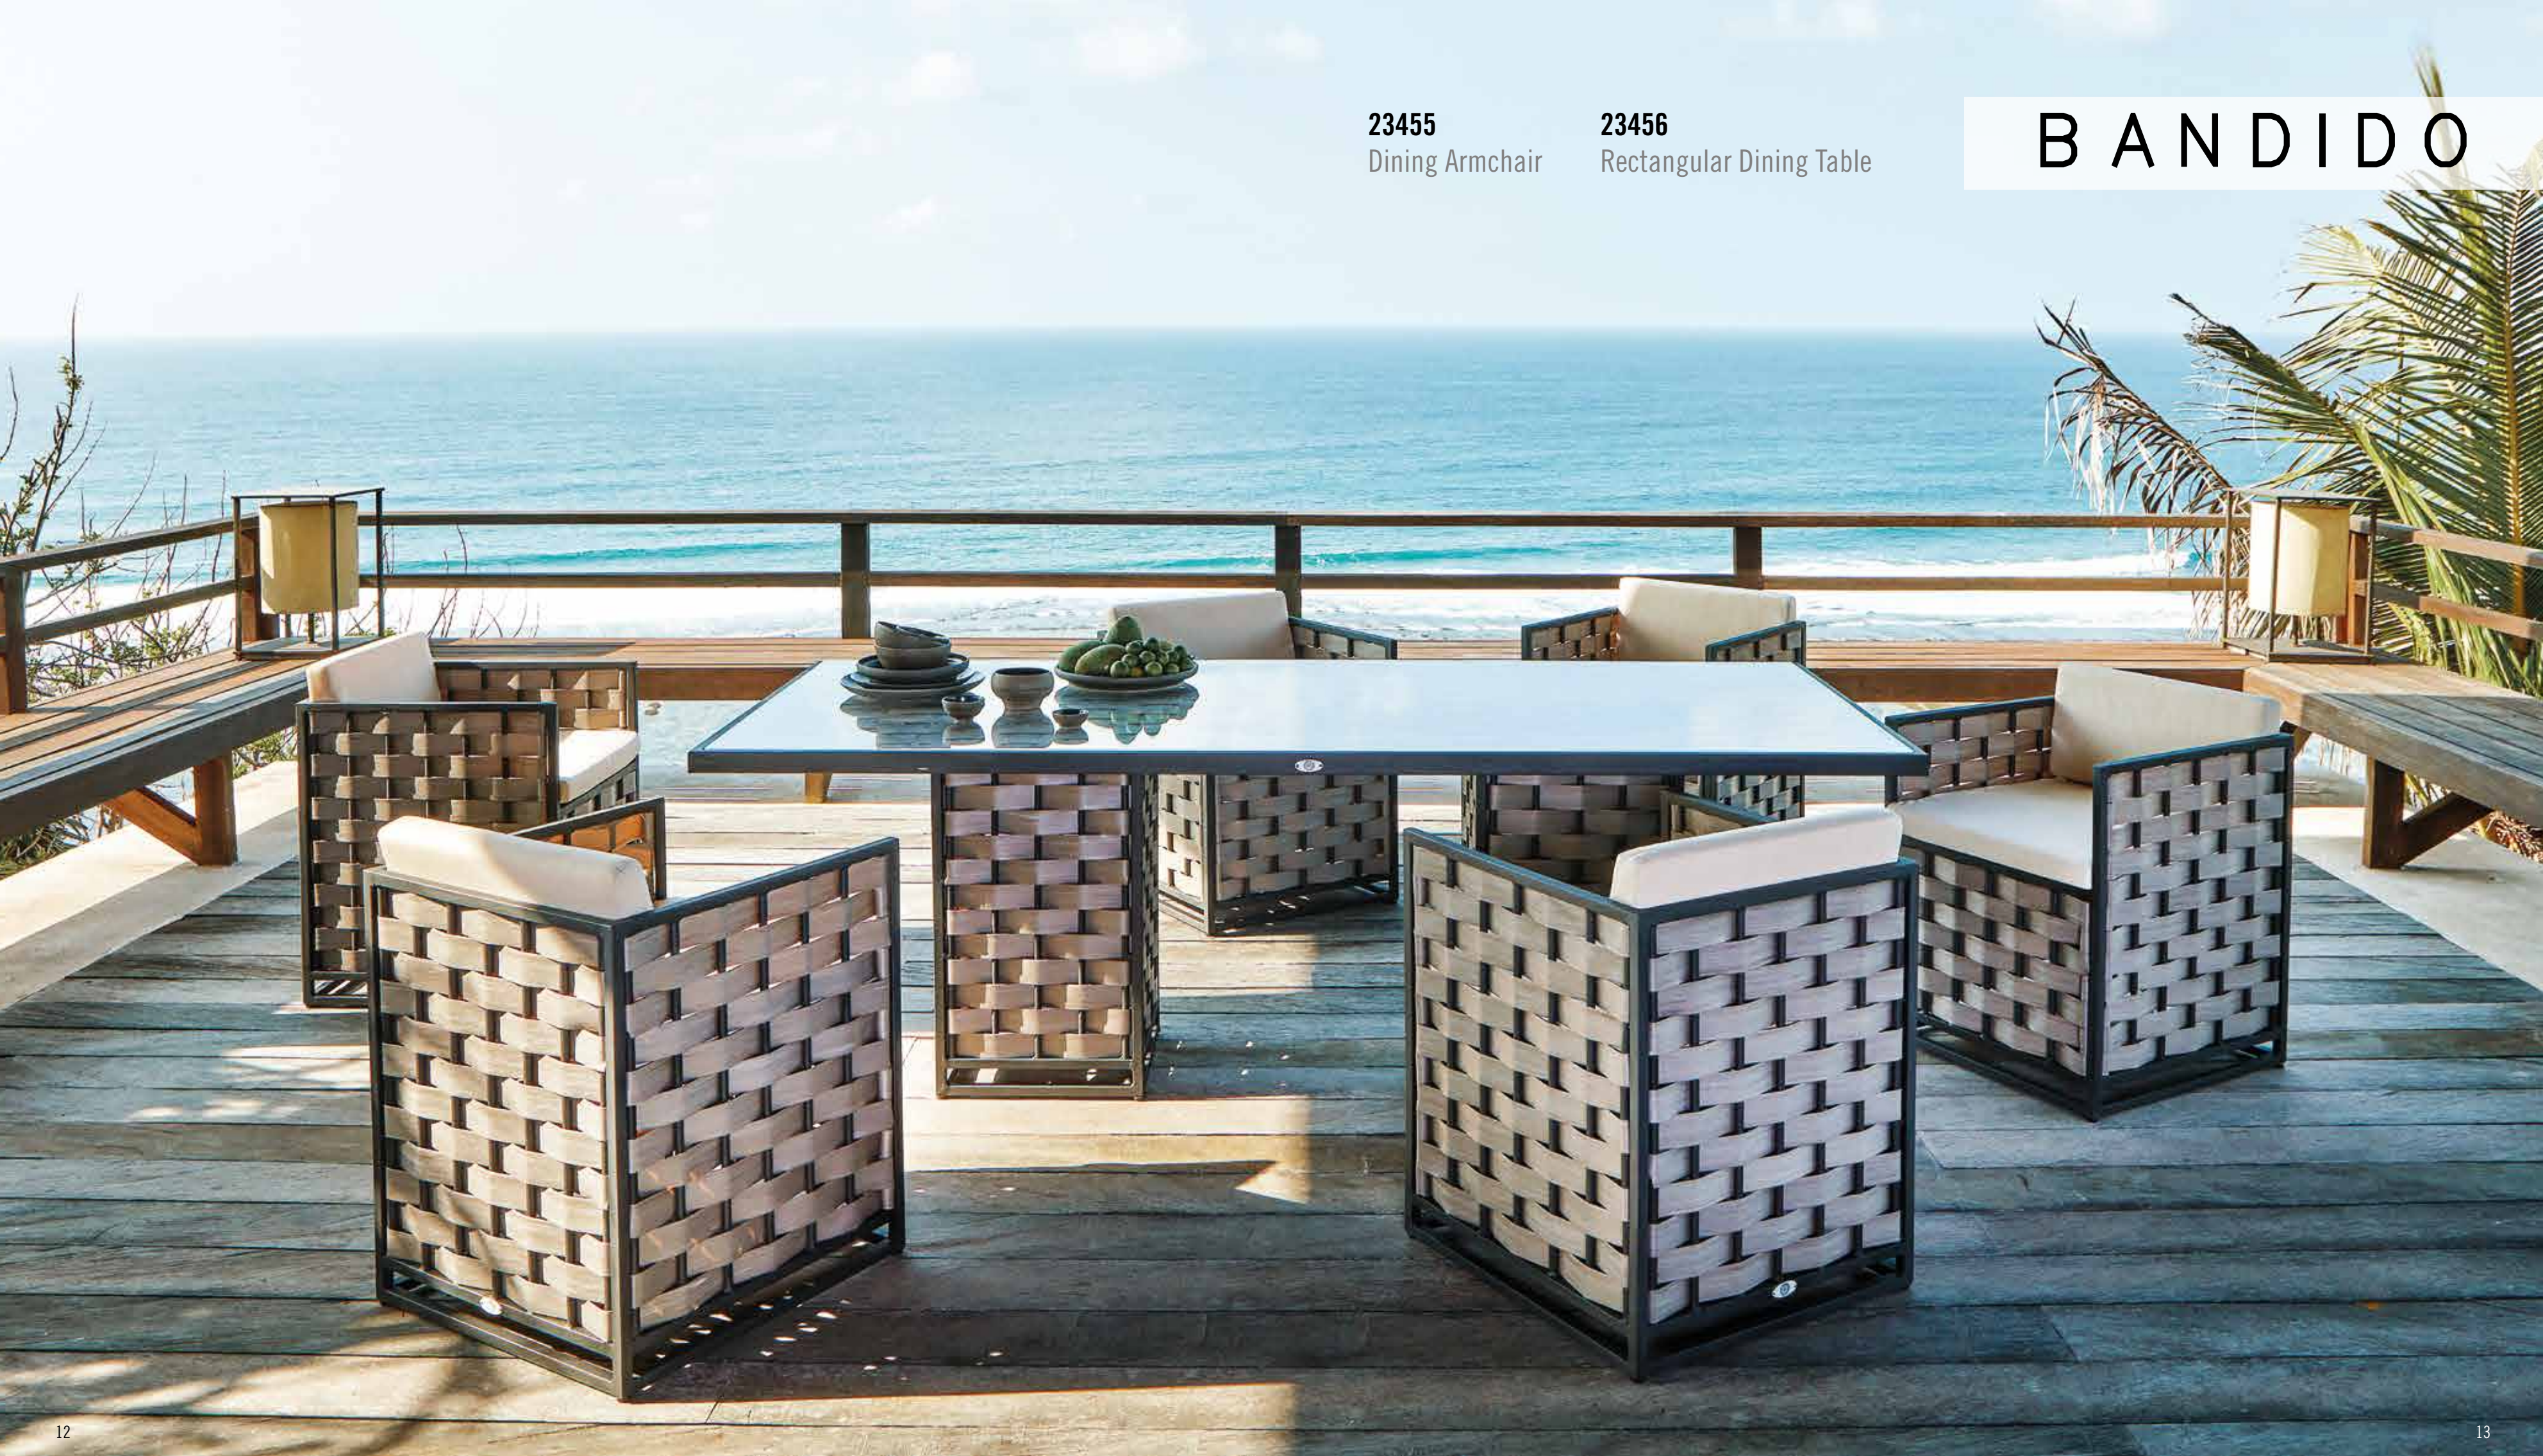

23455
Dining Armchair

23456
Rectangular Dining Table

BANDIDO