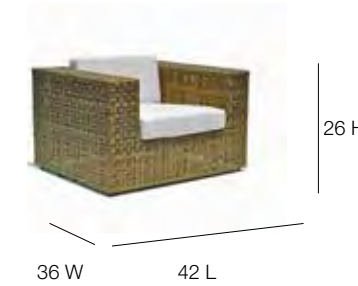

QUARTZ

BRONZE

30141 Armchair
l:42" w:36" h:26"
Weight: 42
Cuft: 28
SH: 10