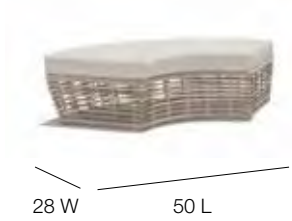

84887C Cushion
Weight: 10
OSH: 18
SD: 28

84889 Ottoman
w:43" Ø h:13"
Weight: 31
Cuft: 10
SH: 13