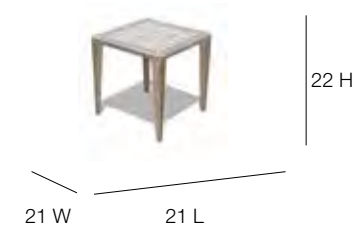

23065G
Clear Glass 6mm
Weight: 7

23066 Ottoman
l:21" w:21" h:12"
Weight: 12
Cuft: 4
SH: 12