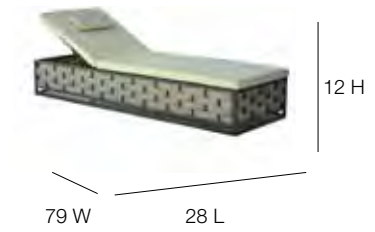

23456G
Clear Glass 8mm
Weight: 70

23457 Chaise Lounger
l:28" w:79" h:12"
Weight: 44
Cuft: 15
SH: 12

23457C Cushion
Weight: 9
OSH: 14
SD: 50.5

23458 Auxiliary Table
l:16" w:16" h:20"
Weight: 56
Cuft: 2