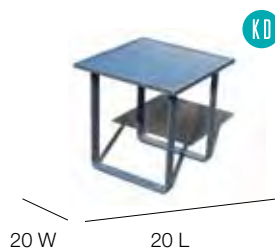

23805G
Black Inset Glass 6mm
Weight: 13

30161 Corner
L:31" w:31" h:26"
Weight: 32
Cuft: 15
SH: 11