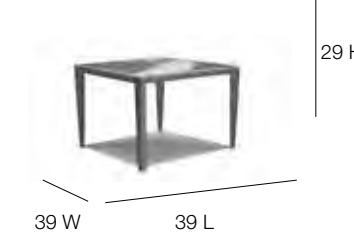

23070C Cushion
Weight: 4
OSH: 19
SD: 22 AH: 26

23072 Square Dining Table
l:39" w:39" h:29"
Weight: 41
Cuft: 18