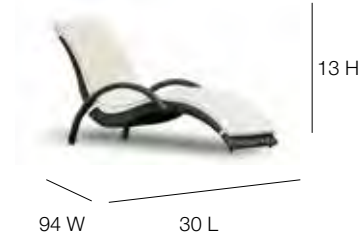

C E L E S T E

BROWN OMEGA

30031 Armchair
l:32" w:37" h:26"
Weight: 24
Cuft: 18
SH: 11

30031C Cushion
Weight: 7
OSH: 16
SD: 26 AH: 24

30033 Sofa
l:79" w:37" h:26"
Weight: 48
Cuft: 44
SH: 11

30033C Cushion
Weight: 21
OSH: 16
SD: 26 AH: 24

30034 Coffee Table
l:48" w:24" h:16"
Weight: 21
Cuft: 11

30034G
Clear Glass 6mm
Weight: 20

30035 Side Table
w:20" Ø h:21"
Weight: 14
Cuft: 5

30035G
Clear Glass 6mm
Weight: 7

30041 Dining Armchair
l:27" w:25" h:31"
Weight: 16
Cuft: 12
SH: 17

30041C Cushion
Weight: 2
OSH: 19
SD: 19 AH: 27

2302 Round Dining Table
w:43" Ø h:29"
Weight: 33
Cuft: 7

2302G
Clear Glass 6mm
Weight: 36

2386 Rectangular Dining Table
l:79" w:39" h:29"
Weight: 45
Cuft: 15

2386G
Clear Glass 8mm
Weight: 72

22705 Chaise Lounger
l:30" w:70" h:36"
Weight: 44
Cuft: 44
SH: 12

22705C Cushion
Weight: 9
OSH: 14
SD: 50 AH: 21.50

30050 Double Hanging Chair
l:62" w:36" h:54"
Weight: 88
Cuft: 70
SH: 24

30050S Stand for Double Hanging Chair
l:64" w:54" h:77"
Weight: 92

30050C Cushion
Weight: 16
OSH: 28
SD: 26