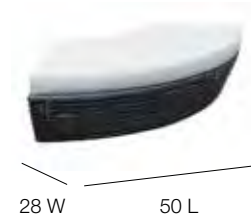

84887C Cushion
Weight: 10
OSH: 18
SD: 28

84889 Ottoman
w:43" Ø h:13"
Weight: 31
Cuft: 10
SH: 13