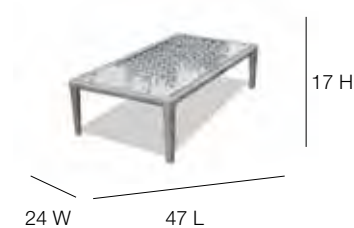

23064G
Clear Glass 6mm
Weight: 21

23065 Side Table
l:21" w:21" h:22"
Weight: 15
Cuft: 6