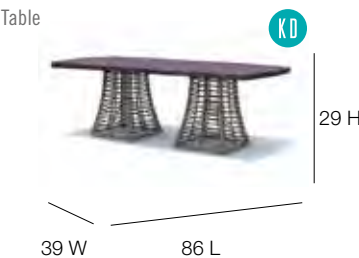

23673G
Gray Inset Glass 6mm
Weight: 119

23672 Rectangular Dining Table
L:86" w:39" h:29"
Weight: 81
Cuft: 18

23672G
Gray Inset Glass 6mm
Weight: 70

23769 Chaise Lounger
L:36" w:82" h:13"
Weight: 38
Cuft: 15
SH: 12