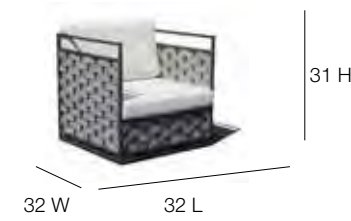

SILVER WALNUT

23451 Armchair
 l:32" w:32" h:31"
 Weight: 31
 Cuft: 19
 SH: 13

23451C Cushion
 Weight: 9
 OSH: 18
 SD: 27 AH: 31

23453 Sofa
 l:83" w:32" h:31"
 Weight: 56
 Cuft: 49
 SH: 13

23453C Cushion
 Weight: 21
 OSH: 18
 SD: 27 AH: 31