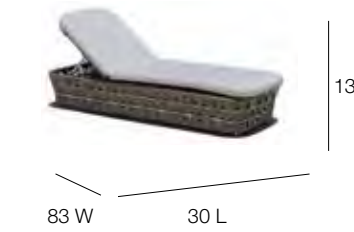

23211G
Clear Glass 8mm
Weight: 122

23208 Chaise Lounger
l:30" w:83" h:13"
Weight: 40
Cuft: 19
SH: 13

23208C Cushion
Weight: 8
OSH: 16
SD: 51

23219 Daybed
l:83" w:59" h:75"
Weight: 193
Cuft: 223
SH: 12

23219C Cushion
Weight: 30
OSH: 17
SD: 59