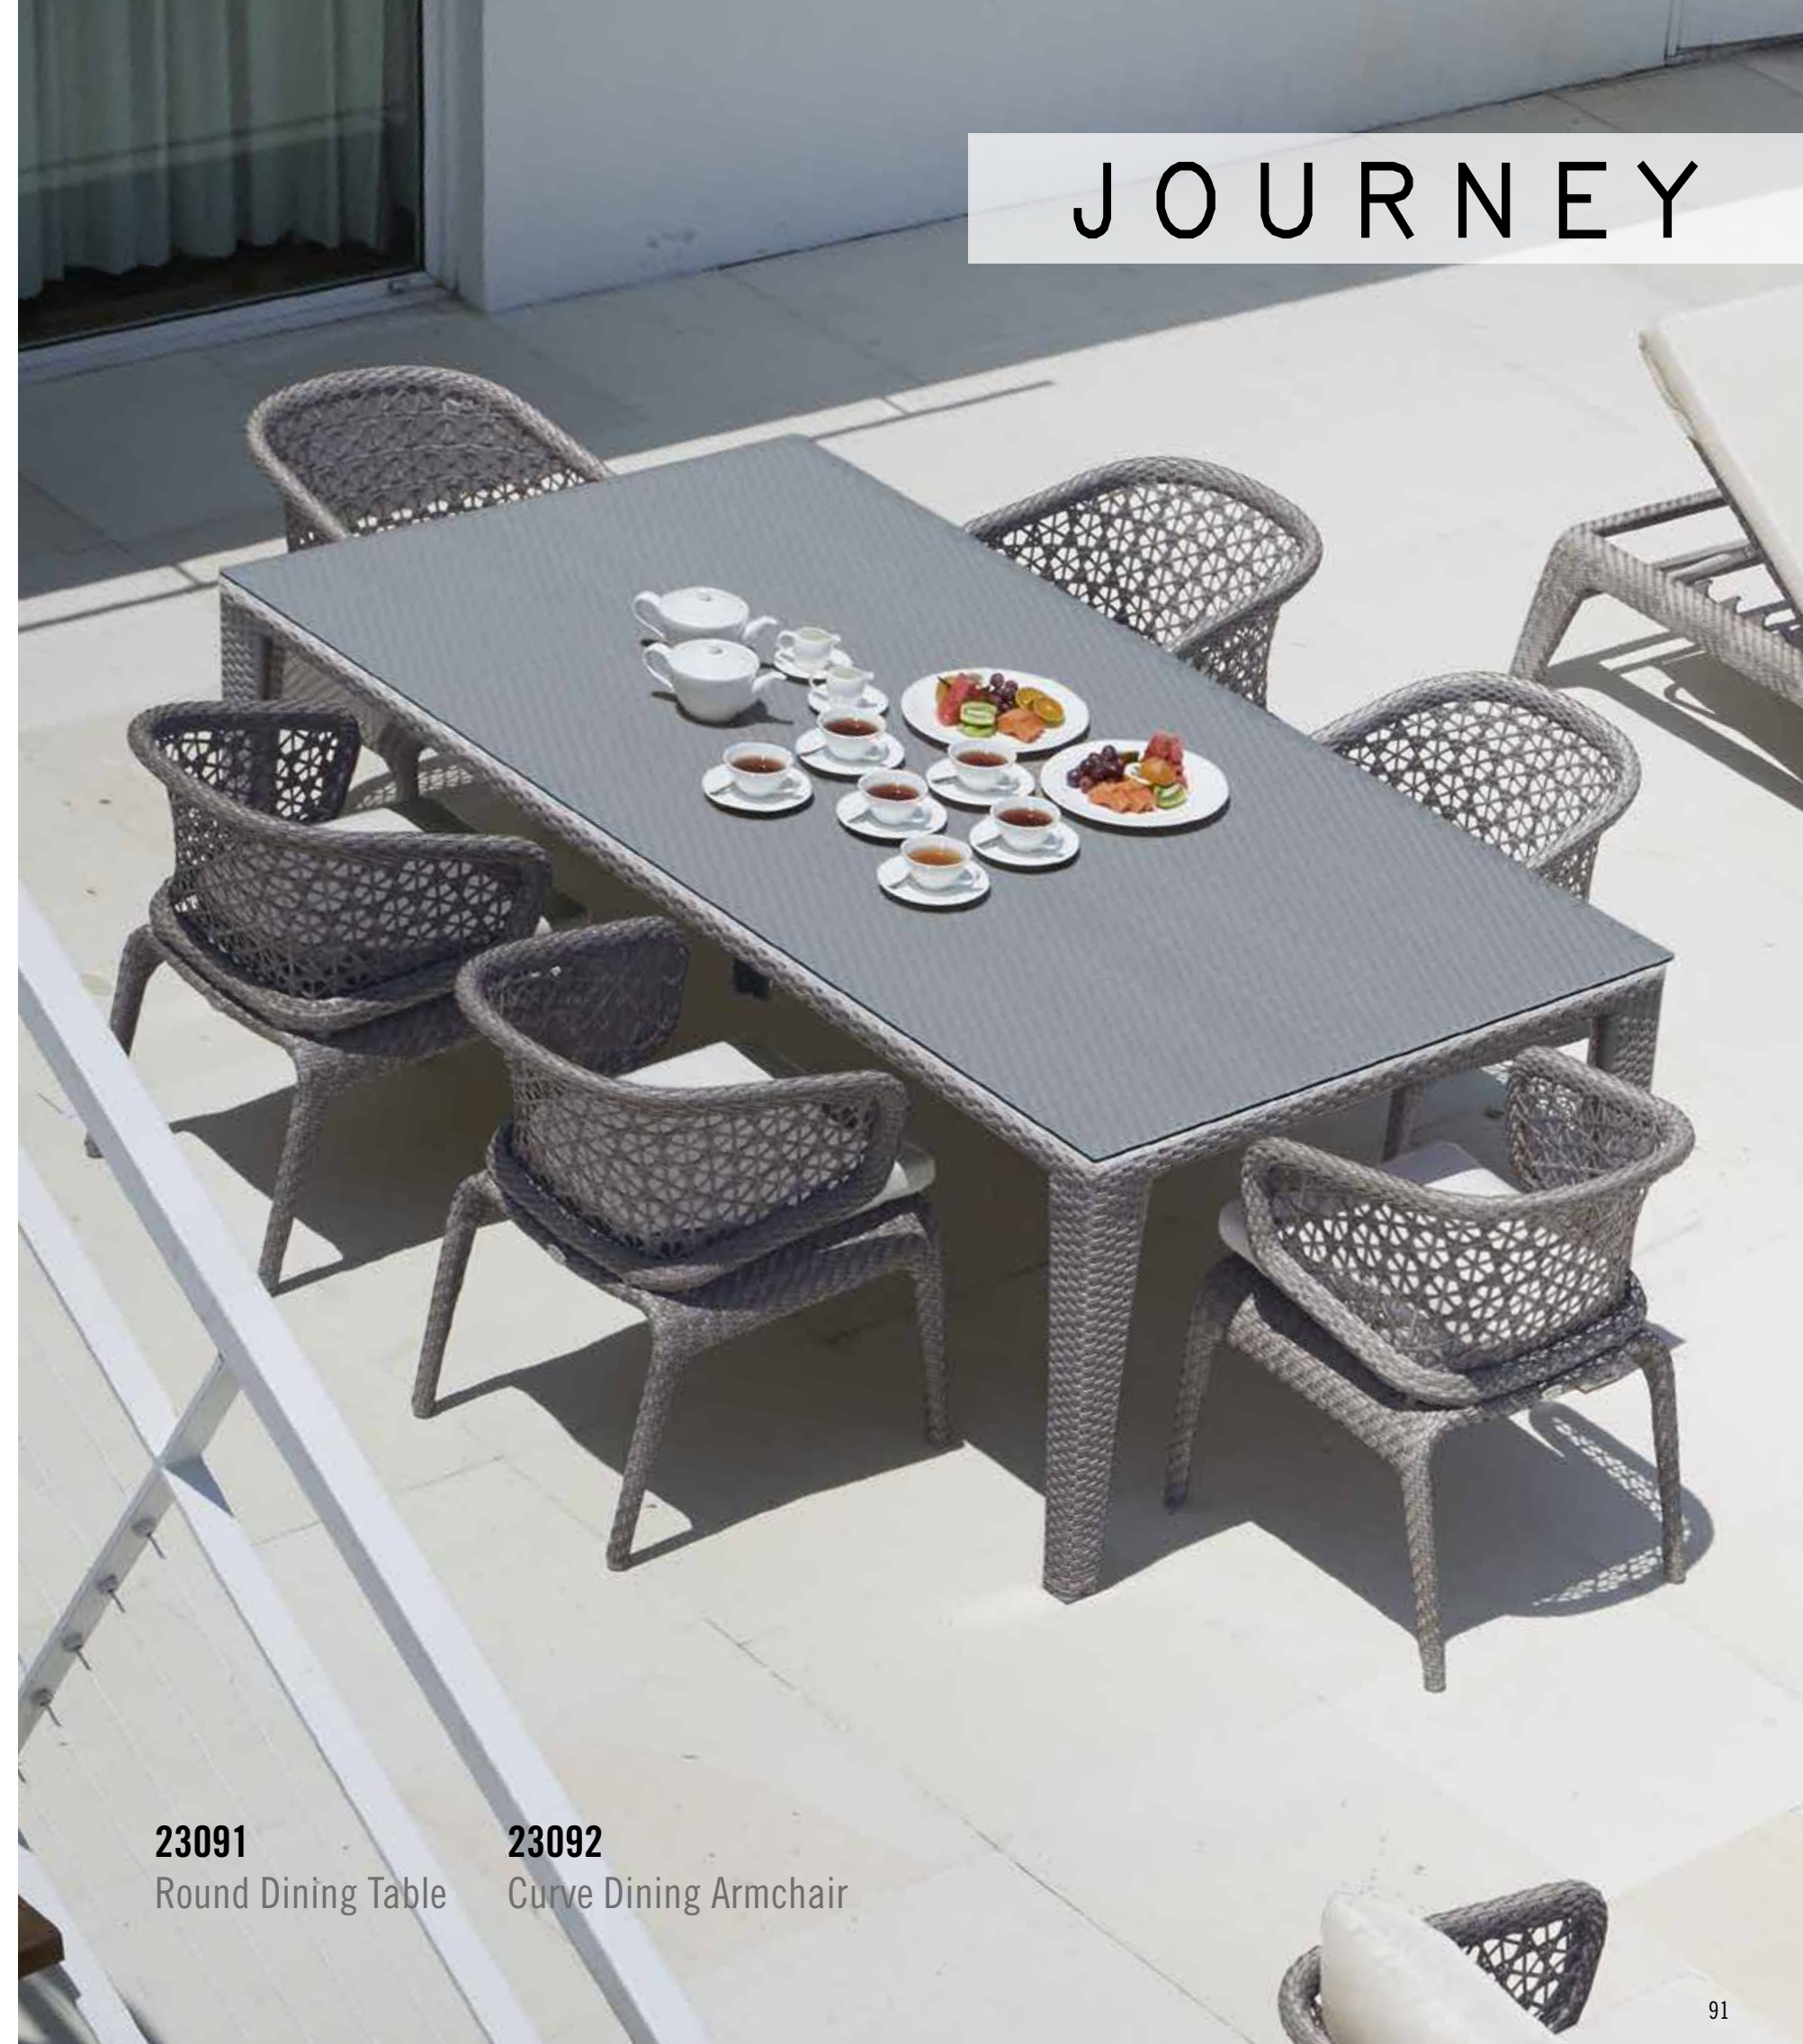

JOURNEY

23091 Round Dining Table
23092 Curve Dining Armchair