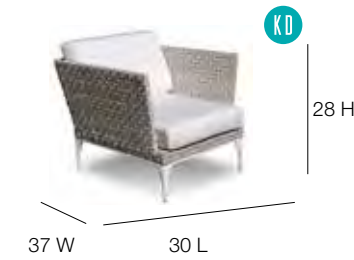

BRAFTA

22925
Side Table

22931
Armchair

22933
Sofa

22934
Coffee Table

22935
Ottoman

BRAFTA

22936
Rectangular Dining Table

22937
Square Dining Table

22938
Dining Armchair

22938
Dining Armchair

22939
Large Square Dining Table

22925
Side Table

22930
Chaise Lounger

B R A F T A

BRAFTA

SEASHELL

22931 Armchair
 L:30" w:37" h:28"
 Weight: 31
 Cuft: 14
 SH: 11

22920 Center
 L:30" w:37" h:28"
 Weight: 26
 Cuft: 19
 SH: 11

22931C Cushion
 Weight: 9
 OSH: 16
 SD: 31 AH: 27.5

22920C Cushion
 Weight: 10
 OSH: 16
 SD: 31