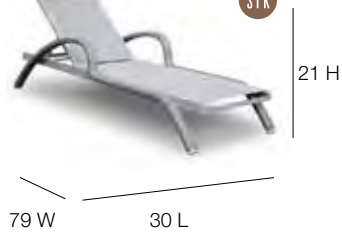

79 W 30 L 21 H

2973 Shade Daybed
l:99" w:85" h:76"
Weight: 168
Cuft: 144
SH: 13.5