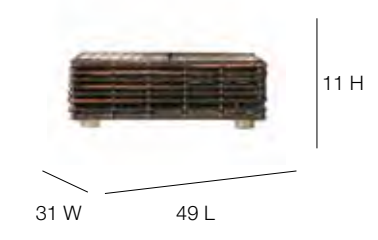

84872G
Black Inset Glass 6mm
Weight: 27