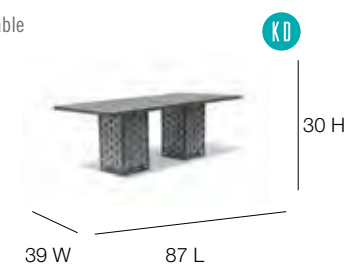

23459G
Clear Glass 6mm
Weight: 32

23456 Rectangular Dining Table
l:87" w:39" h:30"
Weight: 98
Cuft: 16