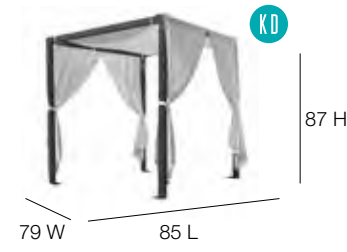

79 W 85 L 87 H

23191 Drone Armchair
l:40" w:42" h:45"
Weight: 28
Cuft: 39
SH: 12.5