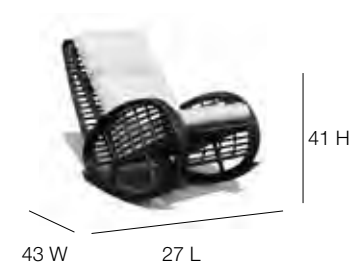

22468C Cushion
Weight: 17
OSH: 18
SD: 39

22858 Rocking Chair
l:27" w:43" h:41"
Weight: 46
Cuff: 18
SH: 20