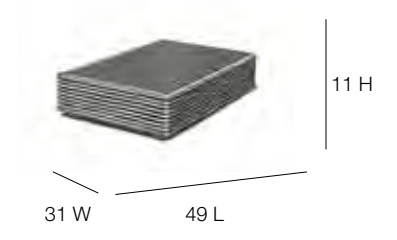

84872G
Gray Inset Glass 6mm
Weight: 27