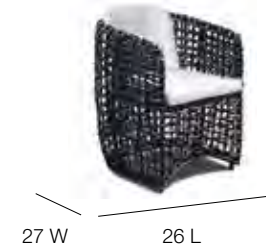

22386C Cushion
Weight: 3
OSH: 17
SD: 18

22462 Dining Armchair
l:26" w:27" h:32"
Weight: 23
Cuff: 16
SH: 17