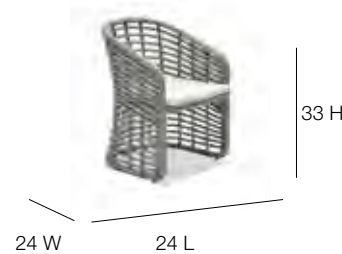

RUBY

KUBU MUSHROOM

23661 Armchair
L:46" w:40" h:31"
Weight: 42
Cuft: 33
SH: 12

23661C Cushion
Weight: 9
OSH: 17
SD: 29 AH: 25

23663 Sofa
L:101" w:40" h:31"
Weight: 98
Cuft: 72
SH: 12

23663C Cushion
Weight: 21
OSH: 17
SD: 29 AH: 25

23664 Coffee Table
L:39" l:39" h:18"
Weight: 24
Cuft: 16

23664G
Gray Inset Glass 6mm
Weight: 34

23665 Side Table
L:20" w:20" h:22"
Weight: 16
Cuft: 5

23665G
Gray Inset Glass 6mm
Weight: 4

23671 Dining Armchair
L:24" w:24" h:33"
Weight: 18
Cuft: 11
SH: 17

23671C Cushion
Weight: 2
OSH: 19
SD: 20 AH: 28

23673 Round Dining Table
w:63" Ø h:29"
Weight: 109
Cuft: 20

23673G
Gray Inset Glass 6mm
Weight: 119

23672 Rectangular Dining Table
L:86" w:39" h:29"
Weight: 81
Cuft: 18

23672G
Gray Inset Glass 6mm
Weight: 70

23769 Chaise Lounger
L:36" w:82" h:13"
Weight: 38
Cuft: 15
SH: 12

23769C Cushion
Weight: 8
OSH: 14
SD: 50

23501 Daybed
L:84" w:42" h:95"
Weight: 122
Cuft: 144
SH: 11

23501C Cushion
Weight: 31
OSH: 17
SD: 41

23824 Auxiliary Table
L:41" w:26" h:23"
Weight: 28
Cuft: 8

23824G
Gray Inset Glass 6mm
Weight: 23