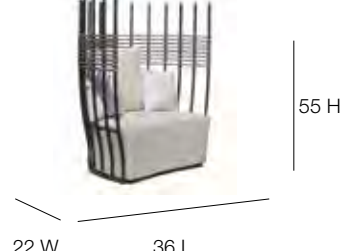

22 W 36 L 55 H

30121C Cushion
Weight: 5
OSH: 17
SD: 29

22891 Coast Daybed
l:78" w:45" h:78"
Weight: 173
Cuft: 25
SH: 12