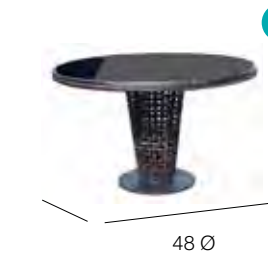

22858
Rocking Chair

22462C Cushion
Weight: 3
OSH: 19
SD: 19 AH: 26

22461 Round Dining Table
w:48" ø h:29"
Weight: 81
Cuff: 13