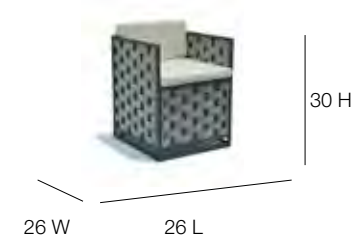

SILVER WALNUT

23451 Armchair
 l:32" w:32" h:31"
 Weight: 31
 Cuft: 19
 SH: 13

23451C Cushion
 Weight: 9
 OSH: 18
 SD: 27 AH: 31

23453 Sofa
 l:83" w:32" h:31"
 Weight: 56
 Cuft: 49
 SH: 13

23453C Cushion
 Weight: 21
 OSH: 18
 SD: 27 AH: 31

23454 Coffee Table
 l:59" w:32" h:13"
 Weight: 41
 Cuft: 15

23454G
 Clear Glass 6mm
 Weight: 24

23455 Dining Armchair
 l:26" w:26" h:30"
 Weight: 30
 Cuft: 11
 SH: 17

23455C Cushion
 Weight: 3
 OSH: 19
 SD: 19 AH: 26