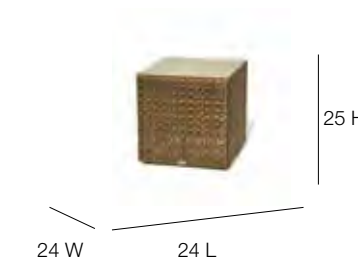

30143C Cushion
 Weight: 31
 OSH: 16
 SD: 30 AH: 26

30144 Coffee Table
 l:55" w:32" h:18"
 Weight: 34
 Cuft: 18

30144G
 Clear Glass 6mm
 Weight: 26

30145 Side Table
 l:24" w:24" h:25"
 Weight: 21
 Cuft: 8