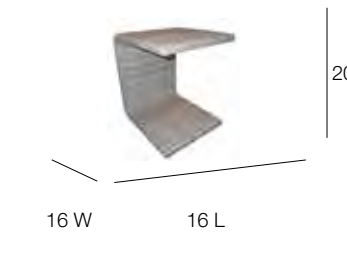

JOURNEY

SILVER WALNUT

23081 Armchair
L:28" w:31" h:30"
Weight: 24
Cuft: 13
SH: 13

23081C Cushion
Weight: 7
OSH: 16
SD: 24 AH: 25

23083 Sofa
L:72" w:31" h:30"
Weight: 46
Cuft: 32
SH: 13

23083C Cushion
Weight: 18
OSH: 16
SD: 24 AH: 25

23084 Coffee Table
L:47" w:24" h:16"
Weight: 18
Cuft: 6

23084G
Clear Glass 6mm
Weight: 24

23085 Side Table
L:20" w:19" h:20"
Weight: 10
Cuft: 4

23085G
Clear Glass 6mm
Weight: 7

23092 Curve Dining Armchair
L:22" w:25" h:32"
Weight: 15
Cuft: 8
SH: 19

23092C Cushion
Weight: 1
OSH: 21
SD: 19 AH: 29

2381 Stackable Dining Chair
L:20" w:25" h:36"
Weight: 17
Cuft: 3
SH: 18

2381C Cushion
Weight: 1.5
OSH: 20.5
SD: 19

2382 Stackable Dining Armchair
L:23" w:25" h:36"
Weight: 21
Cuft: 3
SH: 18

2382C Cushion
Weight: 1.5
OSH: 20.5
SD: 19 AH: 26.5

23091 Round Dining Table
w:39" Ø h:29"
Weight: 28
Cuft: 8

23091G
Clear Glass 5mm
Weight: 36

2387 Square Dining Table
L:39" w:39" h:29"
Weight: 30
Cuft: 8

2387G
Clear Glass 5mm
Weight: 36

2386 Rectangular Dining Table
L:79" w:39" h:29"
Weight: 45
Cuft: 15

2386G
Clear Glass 6mm
Weight: 72

23088 Chaise Lounger
L:34" w:79" h:12"
Weight: 42
Cuft: 13
SH: 12

23088C Cushion
Weight: 7
OSH: 14
SD: 53.5

2395 Auxiliary Table
L:16" w:16" h:20"
Weight: 10
Cuft: 2

23099 Daybed
L:69" w:69" h:36"
Weight: 63
Cuft: 58
SH: 12

23099C Cushion
Weight: 26
OSH: 17
SD: 69

23096 Barstool
L:21" w:23" h:42"
Weight: 18
Cuft: 10
SH: 30

23096C Cushion
Weight: 1
OSH: 32
SD: 17 AH: 40

23097 Rectangular Bar Table
L:51" w:31" h:42"
Weight: 41
Cuft: 9

23097G
Clear Glass 6mm
Weight: 24