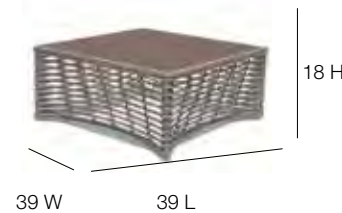

23664G
Gray Inset Glass 6mm
Weight: 34

23665 Side Table
L:20" w:20" h:22"
Weight: 16
Cuft: 5