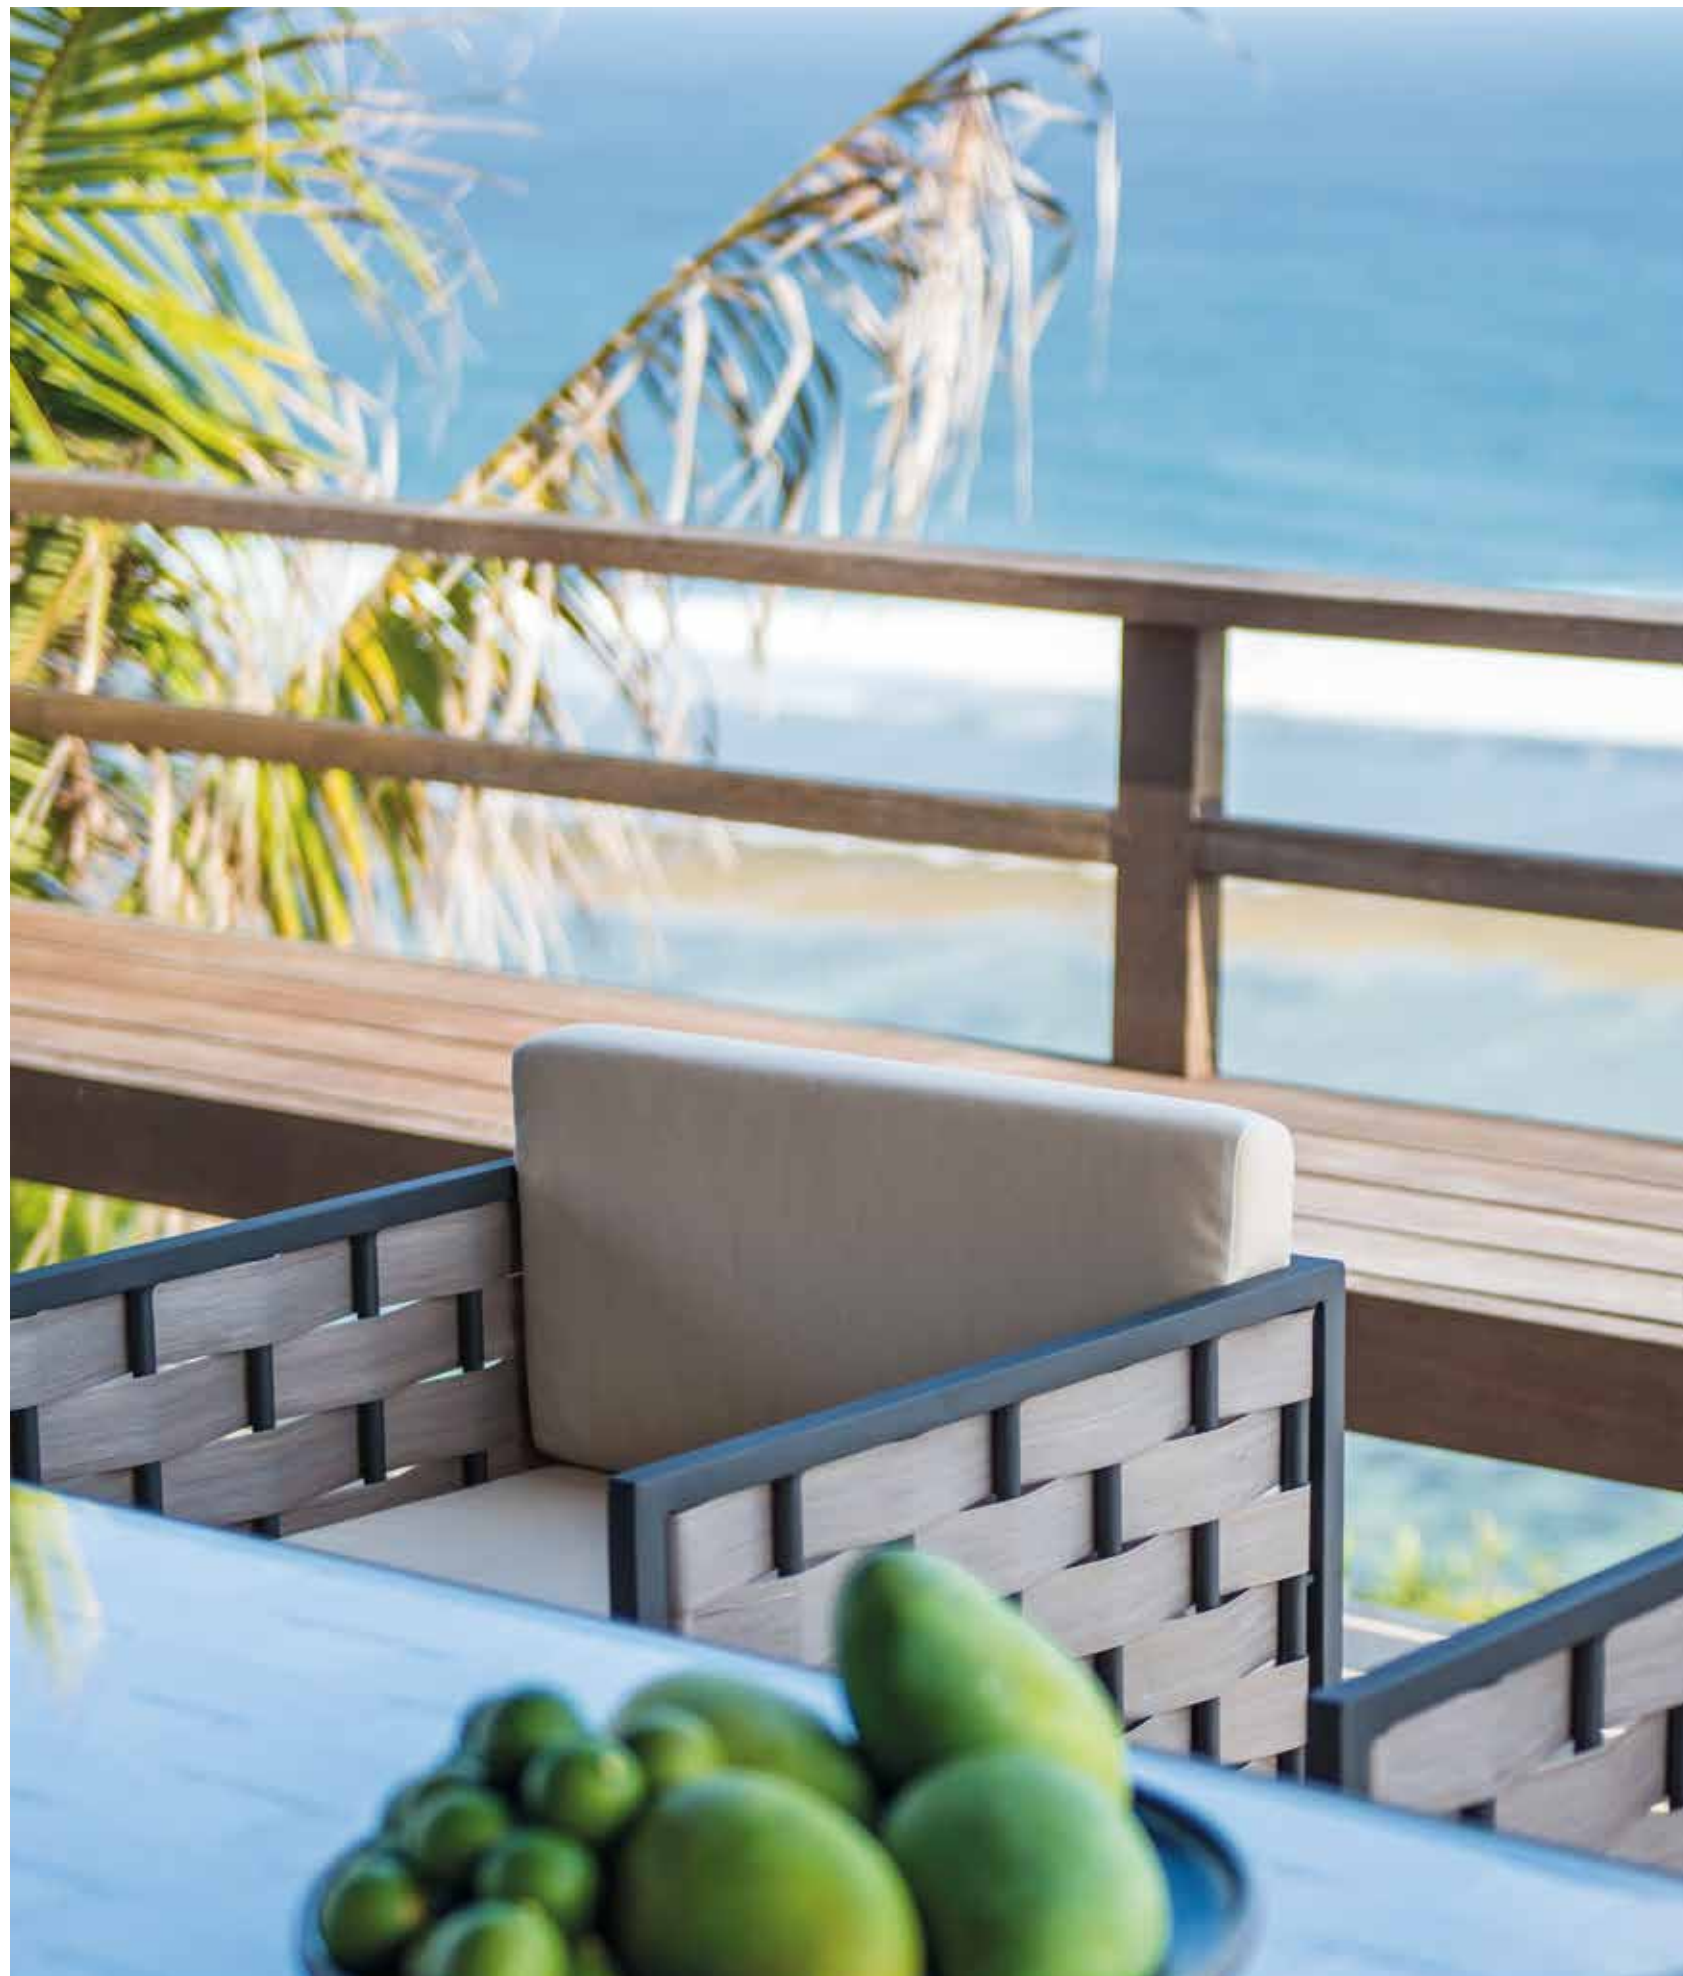

BANDIDO

SILVER WALNUT

23451 Armchair
l:32" w:32" h:31"
Weight: 31
Cuft: 19
SH: 13

23451C Cushion
Weight: 9
OSH: 18
SD: 27 AH: 31

23453 Sofa
l:83" w:32" h:31"
Weight: 56
Cuft: 49
SH: 13

23453C Cushion
Weight: 21
OSH: 18
SD: 27 AH: 31

23454 Coffee Table
l:59" w:32" h:13"
Weight: 41
Cuft: 15

23454G
Clear Glass 6mm
Weight: 24

23455 Dining Armchair
l:26" w:26" h:30"
Weight: 30
Cuft: 11
SH: 17

23455C Cushion
Weight: 3
OSH: 19
SD: 19 AH: 26

23459 Square Dining Table
l:39" w:39" h:30"
Weight: 53
Cuft: 8

23459G
Clear Glass 6mm
Weight: 32

23456 Rectangular Dining Table
l:87" w:39" h:30"
Weight: 98
Cuft: 16

23456G
Clear Glass 8mm
Weight: 70

23457 Chaise Lounger
l:28" w:79" h:12"
Weight: 44
Cuft: 15
SH: 12

23457C Cushion
Weight: 9
OSH: 14
SD: 50.5

23458 Auxiliary Table
l:16" w:16" h:20"
Weight: 56
Cuft: 2

23458G
Clear Glass 6mm
Weight: 1