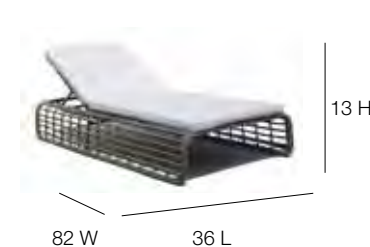

23769C Cushion
Weight: 8
OSH: 14
SD: 50

23501 Daybed
L:84" w:42" h:95"
Weight: 122
Cuft: 144
SH: 11