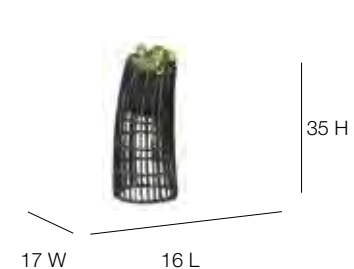

22467C Cushion
 Weight: 20
 OSH: 18
 SD: 30 AH: 30

22468 Daybed Ottoman
 l:79" w:40" h:13"
 Weight: 29
 Cuff: 30
 SH: 14

22468C Cushion
 Weight: 17
 OSH: 18
 SD: 39

22858 Rocking Chair
 l:27" w:43" h:41"
 Weight: 46
 Cuff: 18
 SH: 20

22858C Cushion
 Weight: 7
 OSH: 23.5
 SD: 25 AH: 24

22831 Planter
 l:16" w:17" h:35"
 Weight: 11
 Cuff: 6

COLLECTION

DYNASTY

Our Dynasty Collection will transform the way any outdoor space is looked at and lived in. The finish on these pieces brings individuality to the outdoors with this unique open weave. Available in two finishes- Black Mushroom N-Profile and Kubu Mushroom N-Profile for added dramatic effect with Sunbrella cushions.