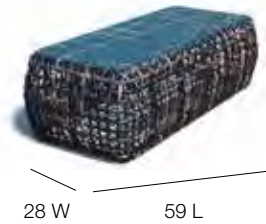

22383C Cushion
Weight: 20
OSH: 17
SD: 30 AH: 27

22384 Coffee Table
l:59" w:28" h:19"
Weight: 17
Cuff: 23