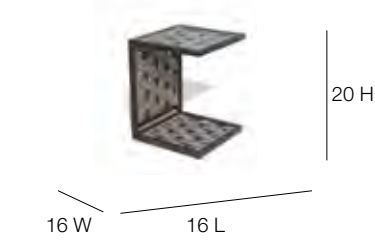

23458G
Clear Glass 6mm
Weight: 1