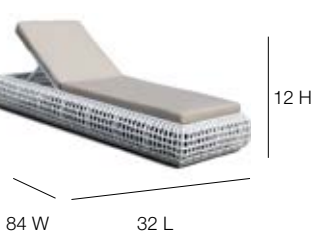

22851 Auxiliary Table
w:18" Ø h:20"
Weight: 10
Cuft: 5

22851G
White Glass 5mm
Weight: 4

DYNASTY

22461 Round Dining Table
w:48" Ø h:29"
Weight: 81
Cuft: 13

22461G
White Glass 6mm
Weight: 52

22460 Oval Dining Table
l:79" w:39" h:30"
Weight: 125
Cuft: 25

22460G
White Glass 8mm
Weight: 110

22858 Rocking Chair
l:27" w:43" h:41"
Weight: 46
Cuft: 18
SH: 20

22858C Cushion
Weight: 7
OSH: 23.5
SD: 25 AH: 24

23567 Hanging Chair
l:46" w:30" h:51"
Weight: 35
Cuft: 46

2972S Stand
l:40" w:54" h:77"
Weight: 70

23567C Cushion
Weight: 11
OSH: 17

22850 Chaise Lounger
l:32" w:84" h:12"
Weight: 45
Cuft: 24
SH: 12

22850C
Weight: 7
OSH: 14
SD: 50

COLLECTION

DYNASTY

Our Dynasty Collection will transform the way any outdoor space is looked at and lived in. The finish on these pieces brings individuality to the outdoors with this unique open weave. Available in three finishes- Black Mushroom N-Profile White Mushroom and Kubu Mushroom N-Profile for added dramatic effect with Sunbrella cushions. The new occasional add on to the collection comes in the form of a Hanging Chair.