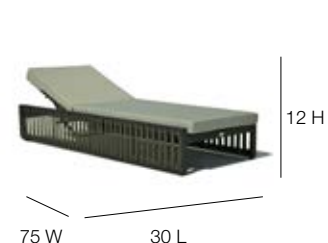

HORIZON

DARK GRAY WITH TEAK

23801 Armchair
L:34" w:31" h:31"
Weight: 42
Cuft: 21
SH: 11

23801C Cushion
Weight: 10
OSH: 16
SD: 24 AH: 30

23803 Sofa
L:80" w:31" h:31"
Weight: 60
Cuft: 47
SH: 11

23803C Cushion
Weight: 27
OSH: 16
SD: 24 AH: 30

23804 Coffee Table
L:47" w:24" h:17"
Weight: 15
Cuft: 11

23804G
Black Inset Glass 6mm
Weight: 13

23805 Side Table
L:20" w:20" h:20"
Weight: 15
Cuft: 4

23805G
Black Inset Glass 6mm
Weight: 13

23810
Dining Armchair
L:23" w:26" h:31"
Weight: 26
Cuft: 12
SH: 17

23810C Cushion
Weight: 3
OSH: 17
SD: 19 AH: 26

23812 Square Dining Table
L:39" w:39" h:29"
Weight: 23
Cuft: 8

23812G
Black Inset Glass 6mm
Weight: 36

23811 Rectangular Dining Table
L:79" w:39" h:29"
Weight: 45
Cuft: 15

23811G
Black Inset Glass 6mm
Weight: 72

23809 Chaise Lounger
L:30" w:75" h:12"
Weight: 49
Cuft: 15
SH: 12

23809C Cushion
Weight: 8
OSH: 14
SD: 53.5