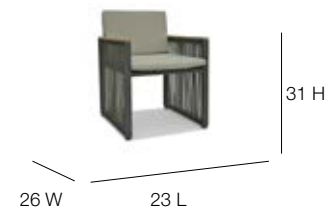

23810C Cushion
 Weight: 3
 OSH: 17
 SD: 19 AH: 26

23812 Square Dining Table
 L:39" w:39" h:29"
 Weight: 23
 Cuft: 8

23812G
 Black Inset Glass 6mm
 Weight: 36

23811 Rectangular Dining Table
 L:79" w:39" h:29"
 Weight: 45
 Cuft: 15

23811G
 Black Inset Glass 6mm
 Weight: 72

23809 Chaise Lounger
 L:30" w:75" h:12"
 Weight: 49
 Cuft: 15
 SH: 12

23809C Cushion
 Weight: 8
 OSH: 14
 SD: 53.5

C O L L E C T I O N

JOURNEY

The Journey Collection is great for entertaining and basking in the shade or sun. The unique hand-woven Silver Walnut weave pattern will have your guests complimenting your outdoor space. The ultra-lightweight aluminum frame makes this collection easy to maneuver to alternate locations. Now we have added the Journey Hanging Chair to the collection.