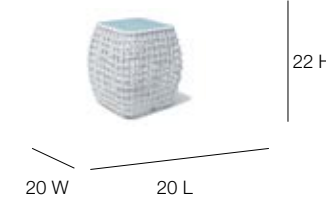

22383 Sofa
l:82" w:41" h:27"
Weight: 78
Cuft: 67
SH: 12.5

22383C Cushion
Weight: 20
OSH: 17
SD: 30 AH: 27

22384 Coffee Table
l:59" w:28" h:19"
Weight: 17
Cuft: 23

22384G
White Glass 5mm
Weight: 27

22385 Side Table
l:20" w:20" h:22"
Weight: 13
Cuft: 7

22385G
White Glass 5mm
Weight: 4

22386 Ottoman
l:24" w:18" h:12"
Weight: 9
Cuft: 4
SH: 12.5

22386C Cushion
Weight: 3
OSH: 17
SD: 18

22462 Dining Armchair
l:26" w:27" h:32"
Weight: 23
Cuft: 16
SH: 17

22462C Cushion
Weight: 3
OSH: 19
SD: 19 AH: 26