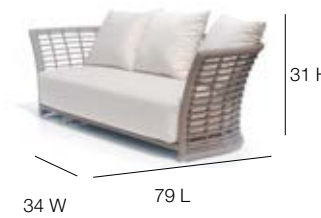

23772
Square Dining Table

23760
Daybed

23765
Side Table

VILLA

SILVER WALNUT MUSHROOM

23761 Armchair
 L:40" w:34" h:31"
 Weight: 28
 Cuft: 16
 SH: 6

23761C Cushion
 Weight: 10
 OSH: 18
 SD: 27 AH: 31

23763 Sofa
 L:79" w:34" h:31"
 Weight: 45
 Cuft: 43
 SH: 6

23763C Cushion
 Weight: 36
 OSH: 18
 SD: 27 AH: 31

23764 Coffee Table
 L:56" w:28" h:16"
 Weight: 19
 Cuft: 11

23764G
 Grey Inset Glass 6mm
 Weight: 23

23765 Side Table
 L:22" w:22" h:20"
 Weight: 8
 Cuft: 4