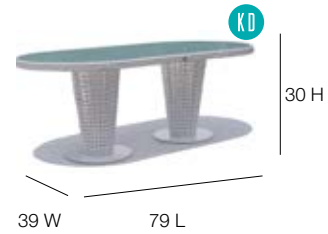

22383 Sofa
l:82" w:41" h:27"
Weight: 78
Cuft: 67
SH: 12.5

22383C Cushion
Weight: 20
OSH: 17
SD: 30 AH: 27

22384 Coffee Table
l:59" w:28" h:19"
Weight: 17
Cuft: 23

22384G
White Glass 5mm
Weight: 27

22385 Side Table
l:20" w:20" h:22"
Weight: 13
Cuft: 7

22385G
White Glass 5mm
Weight: 4

22386 Ottoman
l:24" w:18" h:12"
Weight: 9
Cuft: 4
SH: 12.5

22386C Cushion
Weight: 3
OSH: 17
SD: 18

22462 Dining Armchair
l:26" w:27" h:32"
Weight: 23
Cuft: 16
SH: 17

22462C Cushion
Weight: 3
OSH: 19
SD: 19 AH: 26

22851 Auxiliary Table
w:18" Ø h:20"
Weight: 10
Cuft: 5

22851G
White Glass 5mm
Weight: 4

DYNASTY

22461 Round Dining Table
w:48" Ø h:29"
Weight: 81
Cuft: 13

22461G
White Glass 6mm
Weight: 52

22460 Oval Dining Table
l:79" w:39" h:30"
Weight: 125
Cuft: 25