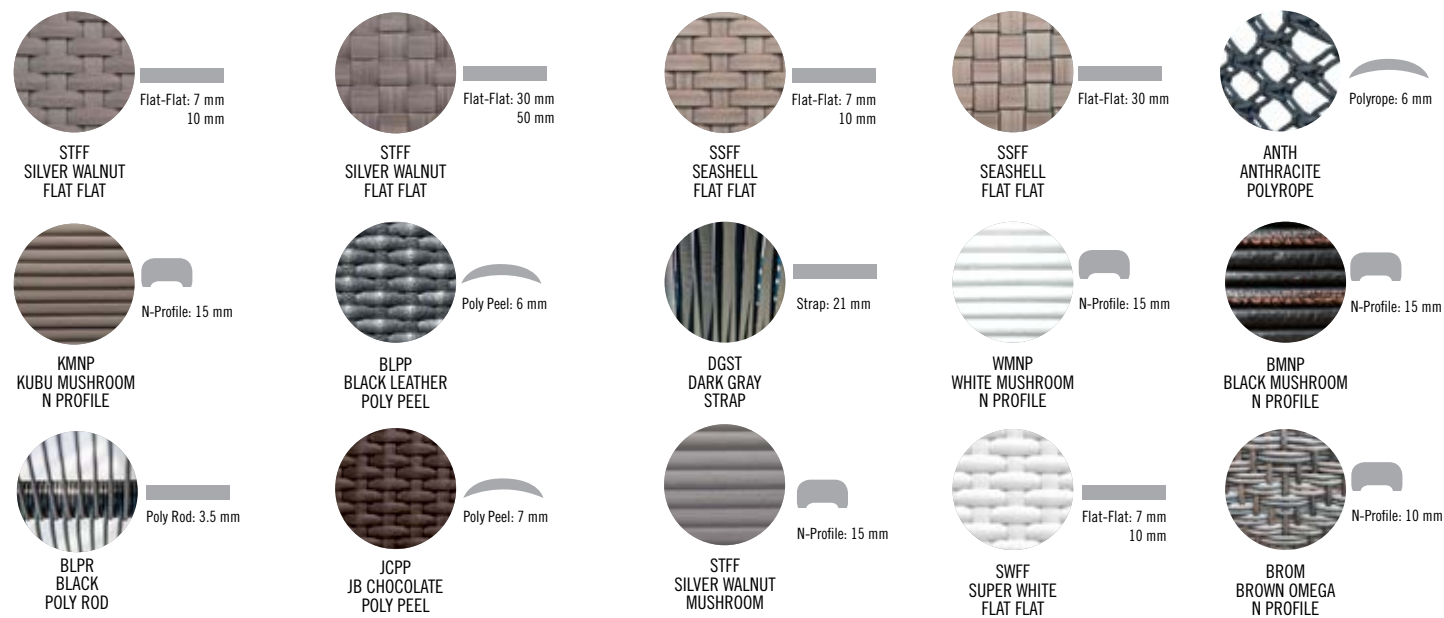

COLOR SAMPLES