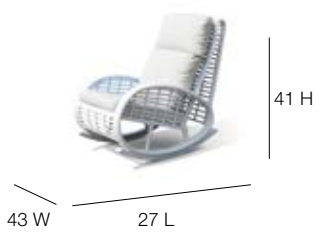

22858C Cushion
Weight: 7
OSH: 23.5
SD: 25 AH: 24

23567 Hanging Chair
l:46" w:30" h:51"
Weight: 35
Cuft: 46