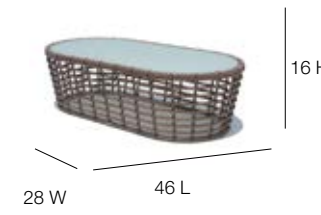

23772
Square Dining Table

23760
Daybed

23765
Side Table

VILLA

SILVER WALNUT MUSHROOM

23761 Armchair
 L:40" w:34" h:31"
 Weight: 28
 Cuft: 16
 SH: 6

23761C Cushion
 Weight: 10
 OSH: 18
 SD: 27 AH: 31

23763 Sofa
 L:79" w:34" h:31"
 Weight: 45
 Cuft: 43
 SH: 6

23763C Cushion
 Weight: 36
 OSH: 18
 SD: 27 AH: 31

23764 Coffee Table
 L:56" w:28" h:16"
 Weight: 19
 Cuft: 11

23764G
 Grey Inset Glass 6mm
 Weight: 23

23765 Side Table
 L:22" w:22" h:20"
 Weight: 8
 Cuft: 4