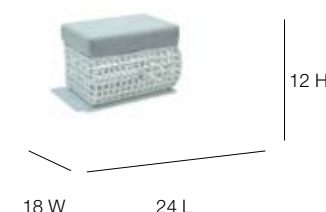

22386C Cushion
Weight: 3
OSH: 17
SD: 18

22462 Dining Armchair
l:26" w:27" h:32"
Weight: 23
Cuft: 16
SH: 17