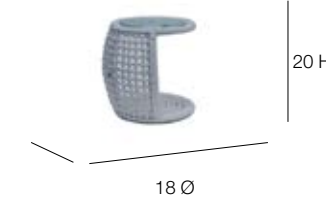

22383 Sofa
l:82" w:41" h:27"
Weight: 78
Cuft: 67
SH: 12.5

22383C Cushion
Weight: 20
OSH: 17
SD: 30 AH: 27

22384 Coffee Table
l:59" w:28" h:19"
Weight: 17
Cuft: 23

22384G
White Glass 5mm
Weight: 27

22385 Side Table
l:20" w:20" h:22"
Weight: 13
Cuft: 7

22385G
White Glass 5mm
Weight: 4

22386 Ottoman
l:24" w:18" h:12"
Weight: 9
Cuft: 4
SH: 12.5

22386C Cushion
Weight: 3
OSH: 17
SD: 18

22462 Dining Armchair
l:26" w:27" h:32"
Weight: 23
Cuft: 16
SH: 17

22462C Cushion
Weight: 3
OSH: 19
SD: 19 AH: 26

22851 Auxiliary Table
w:18" Ø h:20"
Weight: 10
Cuft: 5

22851G
White Glass 5mm
Weight: 4

DYNASTY

22461 Round Dining Table
w:48" Ø h:29"
Weight: 81
Cuft: 13

22461G
White Glass 6mm
Weight: 52

22460 Oval Dining Table
l:79" w:39" h:30"
Weight: 125
Cuft: 25