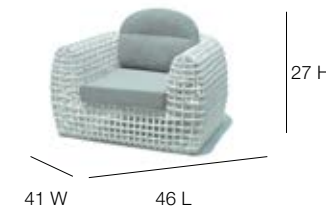

DYNASTY

22462
Dining Armchair

22461
Round Dining Table

DYNASTY

22462
Dining Armchair

22460
Oval Dining Table

DYNASTY

22850
Chaise Lounger

22851
Auxiliary Table

23567
Hanging Chair

2972S
Stand

DYNASTY

23858
Rocking Chair

WHITE MUSHROOM

22381 Armchair
l:46" w:41" h:27"
Weight: 50
Cuft: 39
SH: 12.5

22381C Cushion
Weight: 9
OSH: 17
SD: 30 AH: 27

22383 Sofa
l:82" w:41" h:27"
Weight: 78
Cuft: 67
SH: 12.5

22383C Cushion
Weight: 20
OSH: 17
SD: 30 AH: 27

22384 Coffee Table
l:59" w:28" h:19"
Weight: 17
Cuft: 23

22384G
White Glass 5mm
Weight: 27

22385 Side Table
l:20" w:20" h:22"
Weight: 13
Cuft: 7