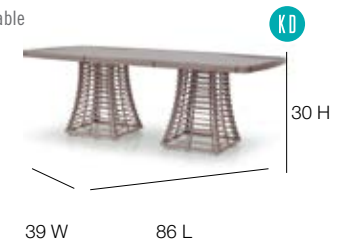

23772G
Grey Inset Glass 6mm
Weight: 34

23771 Rectangular Dining Table
L:86" w:39" h:30"
Weight: 81
Cuft: 18

23771G
Grey Inset Glass 6mm
Weight: 70

23769 Chaise Lounger
L:36" w:82" h:13"
Weight: 38
Cuft: 15
SH: 12