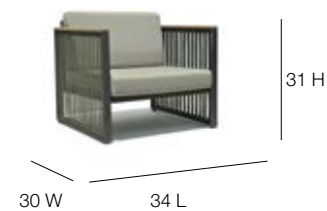

HORIZON

DARK GRAY WITH TEAK

23801 Armchair
L:34" w:31" h:31"
Weight: 42
Cuft: 21
SH: 11

23801C Cushion
Weight: 10
OSH: 16
SD: 24 AH: 30

23803 Sofa
L:80" w:31" h:31"
Weight: 60
Cuft: 47
SH: 11

23803C Cushion
Weight: 27
OSH: 16
SD: 24 AH: 30

23804 Coffee Table
L:47" w:24" h:17"
Weight: 15
Cuft: 11

23804G
Black Inset Glass 6mm
Weight: 13

23805 Side Table
L:20" w:20" h:20"
Weight: 15
Cuft: 4

23805G
Black Inset Glass 6mm
Weight: 13

23810
Dining Armchair
L:23" w:26" h:31"
Weight: 26
Cuft: 12
SH: 17

23810C Cushion
Weight: 3
OSH: 17
SD: 19 AH: 26

23812 Square Dining Table
L:39" w:39" h:29"
Weight: 23
Cuft: 8

23812G
Black Inset Glass 6mm
Weight: 36

23811 Rectangular Dining Table
L:79" w:39" h:29"
Weight: 45
Cuft: 15

23811G
Black Inset Glass 6mm
Weight: 72

23809 Chaise Lounger
L:30" w:75" h:12"
Weight: 49
Cuft: 15
SH: 12

23809C Cushion
Weight: 8
OSH: 14
SD: 53.5