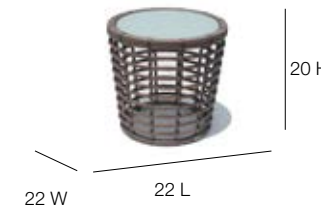

23772
Square Dining Table

23760
Daybed

23765
Side Table

VILLA

SILVER WALNUT MUSHROOM

23761 Armchair
 L:40" w:34" h:31"
 Weight: 28
 Cuft: 16
 SH: 6

23761C Cushion
 Weight: 10
 OSH: 18
 SD: 27 AH: 31

23763 Sofa
 L:79" w:34" h:31"
 Weight: 45
 Cuft: 43
 SH: 6

23763C Cushion
 Weight: 36
 OSH: 18
 SD: 27 AH: 31

23764 Coffee Table
 L:56" w:28" h:16"
 Weight: 19
 Cuft: 11

23764G
 Grey Inset Glass 6mm
 Weight: 23

23765 Side Table
 L:22" w:22" h:20"
 Weight: 8
 Cuft: 4