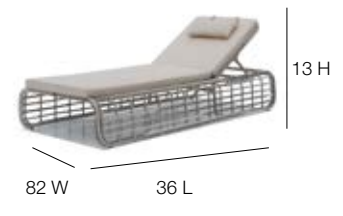

23771G
 Grey Inset Glass 6mm
 Weight: 70

23769 Chaise Lounger
 L:36" w:82" h:13"
 Weight: 38
 Cuft: 15
 SH: 12

23769C Cushion
 Weight: 8
 OSH: 14
 SD: 50

23760 Daybed
 L:59" w:63" h:31"
 Weight: 60
 Cuft: 15
 SH: 13